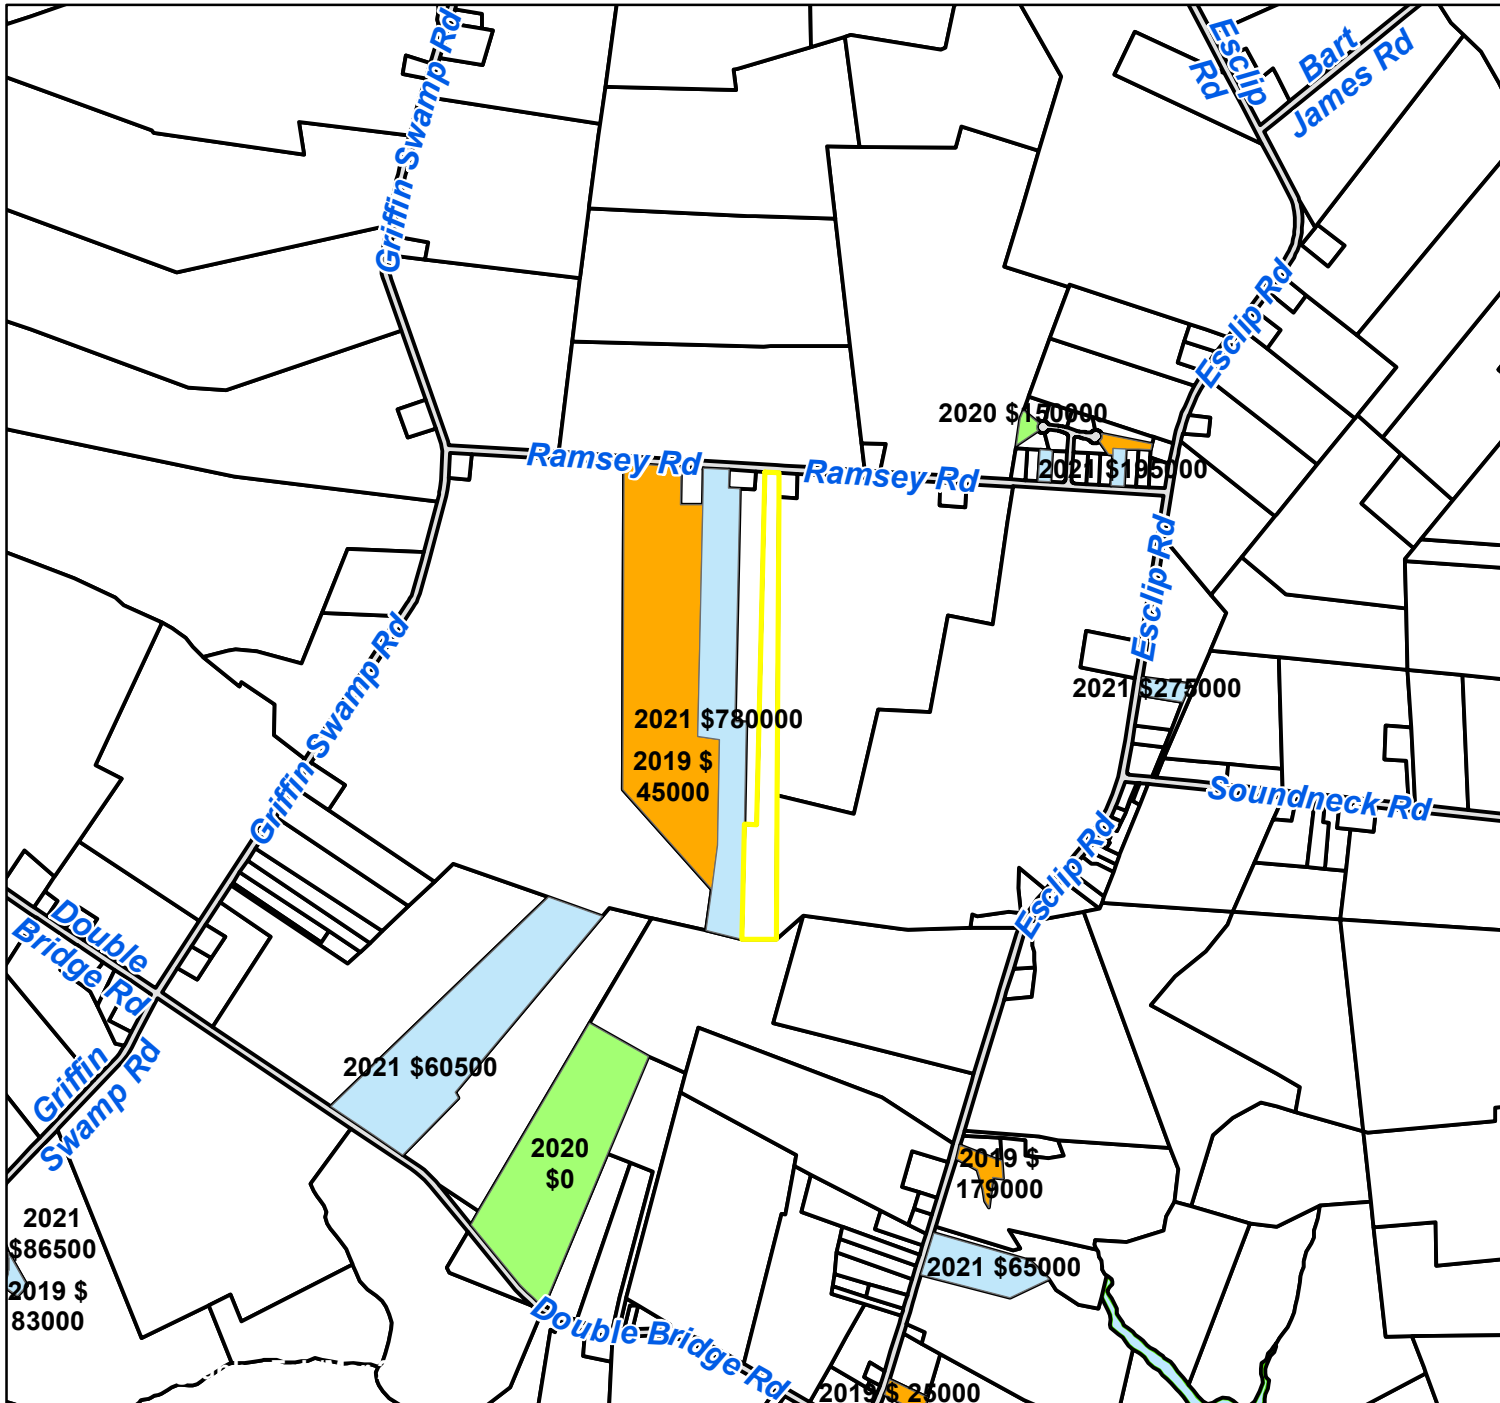

Pasquotank County, NC

Parcel ID: 8839 559712

Map: P66-7A

LOT: 0

01188 RAMSEY RD
 SWANSON, BRETT ALEXANDER
 LEE, CAROLINE GRACE
 1188 RAMSEY RD
 ELIZABETH CITY NC 27909

Deed Book: 1428
 Deed Page: 319
 Date: 20211018
 MB46/7
 Land Value: 98100
 Ag Value: 0
 Bldg Value: 133500
 Total Value: 231600
 Taxed Acres: 14.5

Legend

- Sales in 2022
- Sales in 2021
- Sales in 2020
- Sales in 2019
- Sales in 2018

PASQUOTANK COUNTY NC

Date: 2/28/2023

NOT A SURVEY

This map was created from historic maps, recorded deeds and surveys. It CAN NOT be used to convey land, settle land disputes or build fences.

Property Ownership/
 Lines as of January 1, 2023